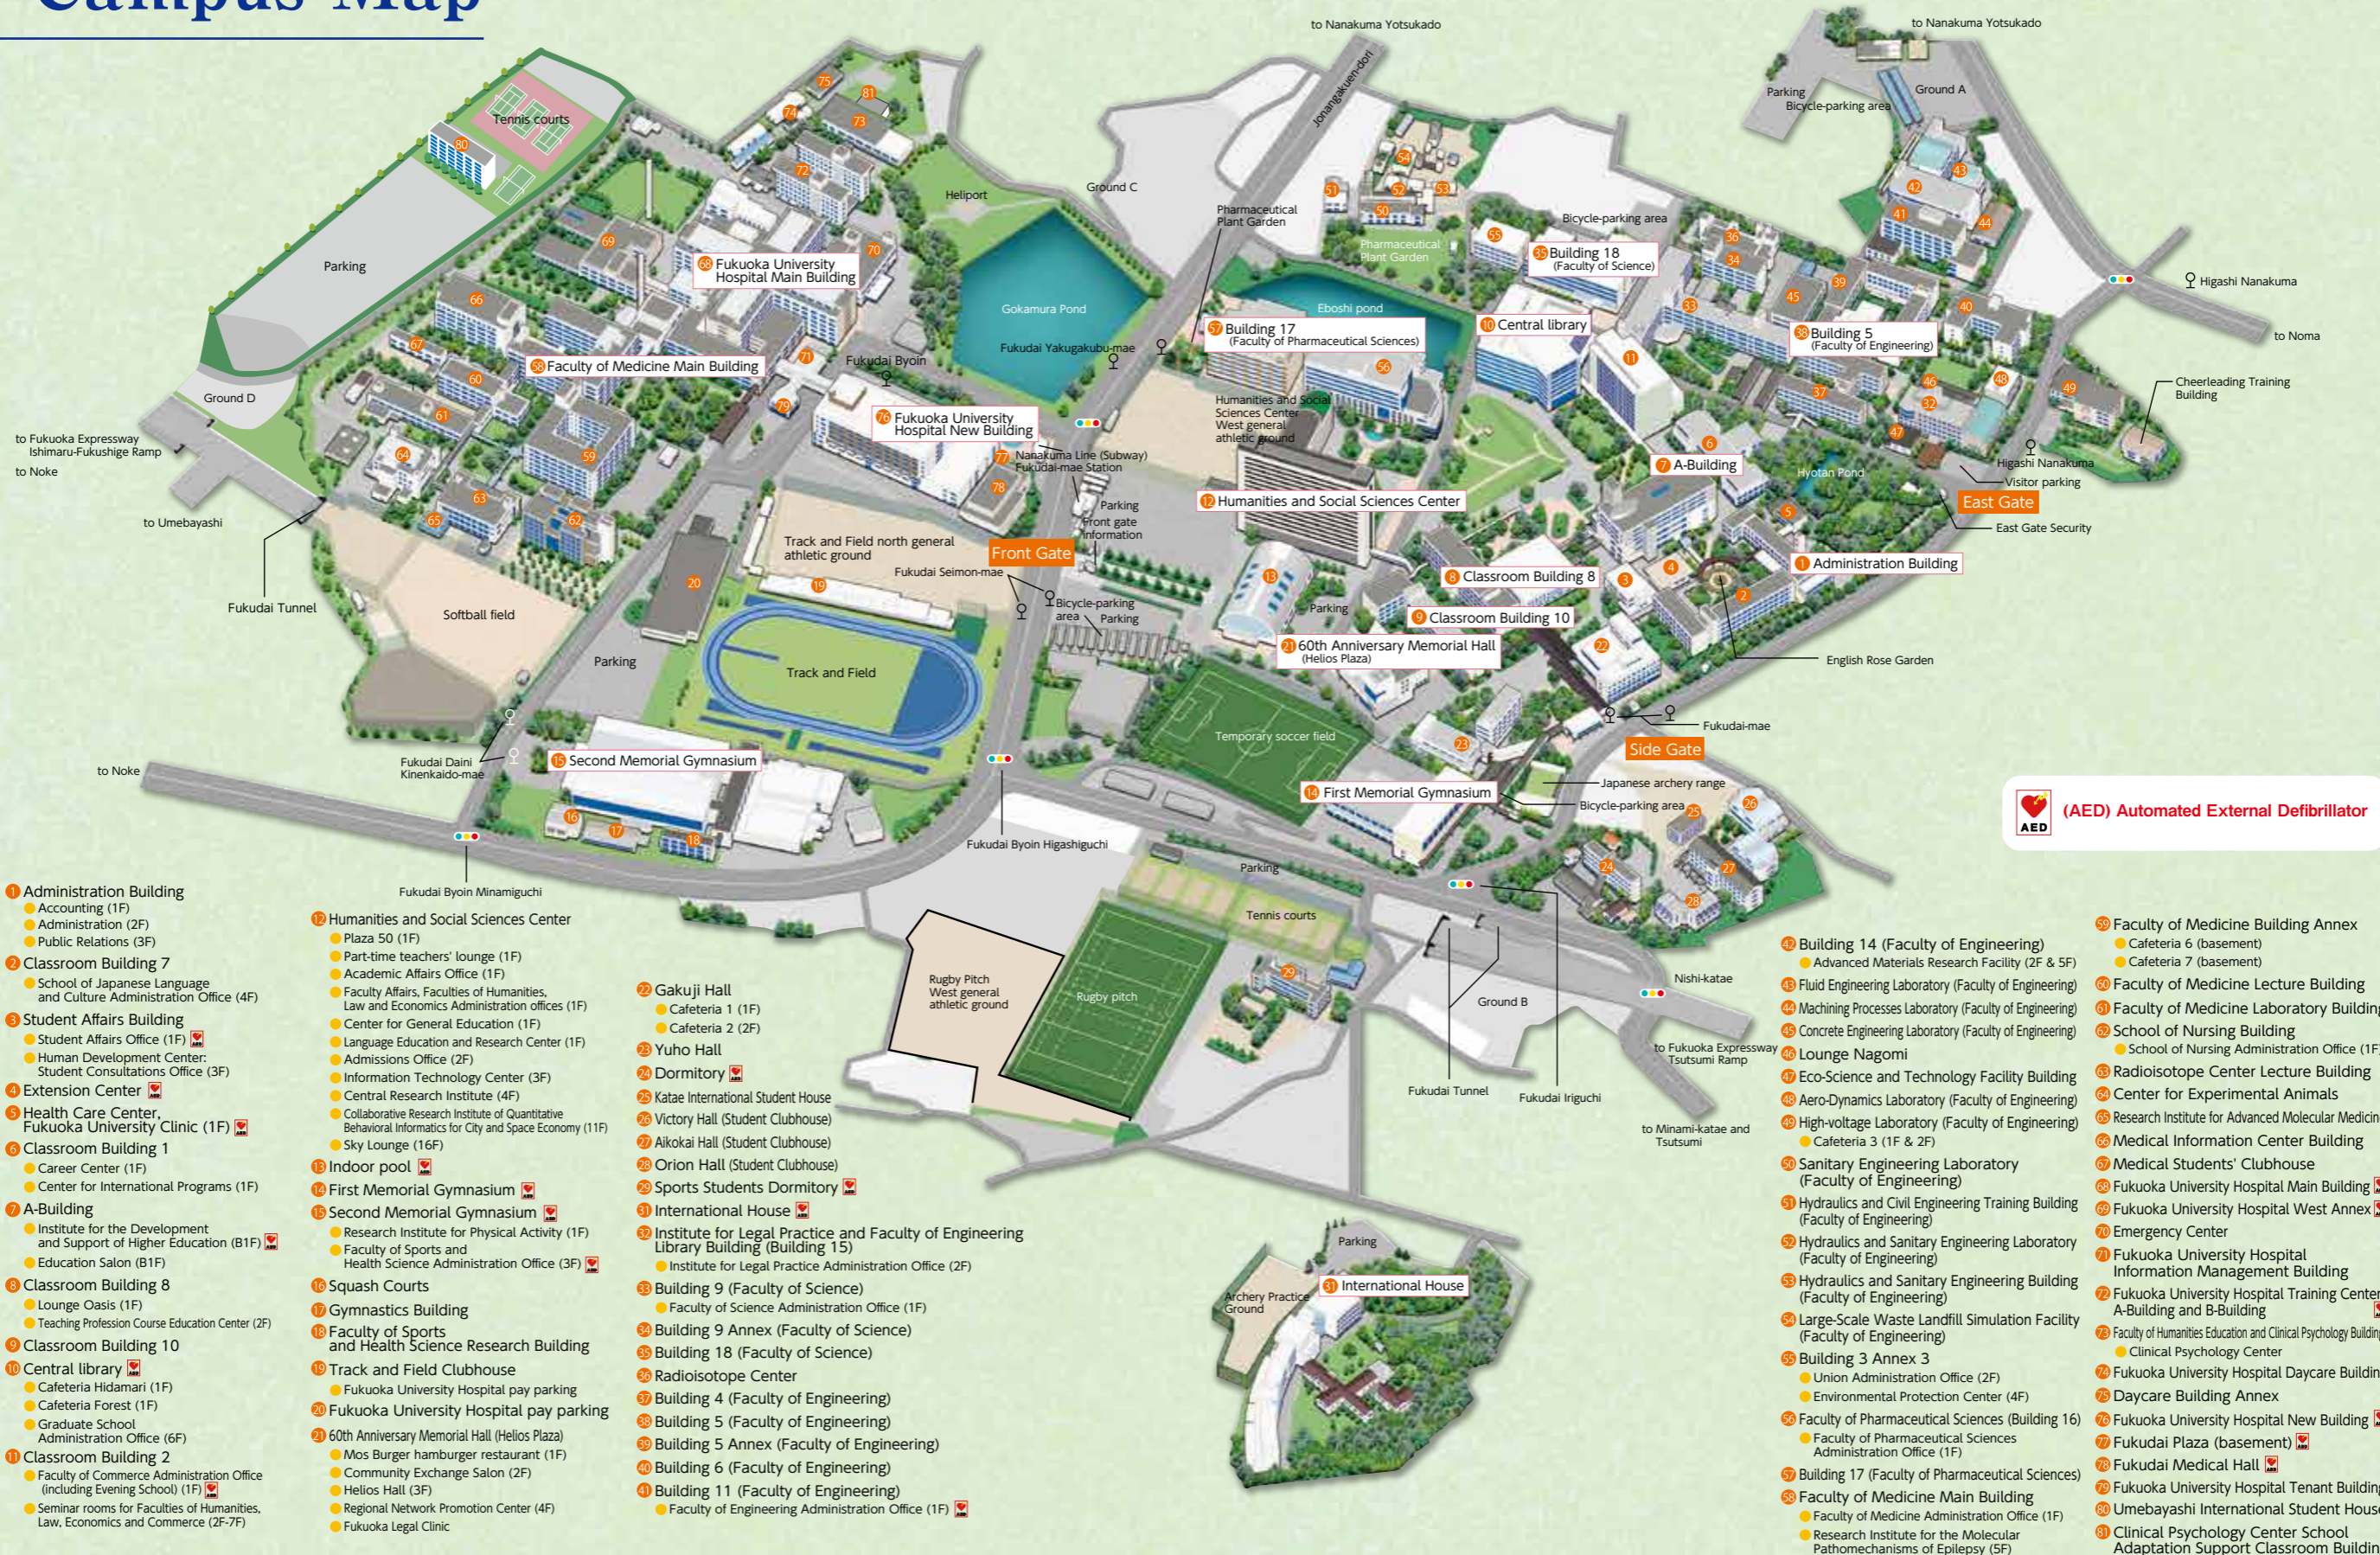

Campus Map

- **1 Administration Building**
  - Accounting (1F)
  - Administration (2F)
  - Public Relations (3F)
- **2 Classroom Building 7**
  - School of Japanese Language and Culture Administration Office (4F)
- **3 Student Affairs Building**
  - Student Affairs Office (1F)
  - Human Development Center: Student Consultations Office (3F)
- **4 Extension Center**
- **5 Health Care Center, Fukuoka University Clinic (1F)**
- **6 Classroom Building 1**
  - Career Center (1F)
  - Center for International Programs (1F)
- **7 A-Building**
  - Institute for the Development and Support of Higher Education (B1F)
  - Education Salon (B1F)
- **8 Classroom Building 8**
  - Lounge Oasis (1F)
  - Teaching Profession Course Education Center (2F)
- **9 Classroom Building 10**
- **10 Central library**
  - Cafeteria Hidamari (1F)
  - Cafeteria Forest (1F)
  - Graduate School Administration Office (6F)
- **11 Classroom Building 2**
  - Faculty of Commerce Administration Office (including Evening School) (1F)
  - Seminar rooms for Faculties of Humanities, Law, Economics and Commerce (2F-7F)

- **12 Humanities and Social Sciences Center**
  - Plaza 50 (1F)
  - Part-time teachers' lounge (1F)
  - Academic Affairs Office (1F)
  - Faculty Affairs, Faculties of Humanities, Law and Economics Administration offices (1F)
  - Center for General Education (1F)
  - Language Education and Research Center (1F)
  - Admissions Office (2F)
  - Information Technology Center (3F)
  - Central Research Institute (4F)
  - Collaborative Research Institute of Quantitative Behavioral Informatics for City and Space Economy (11F)
  - Sky Lounge (16F)
- **13 Indoor pool**
- **14 First Memorial Gymnasium**
- **15 Second Memorial Gymnasium**
  - Research Institute for Physical Activity (1F)
  - Faculty of Sports and Health Science Administration Office (3F)
- **16 Squash Courts**
- **17 Gymnastics Building**
- **18 Faculty of Sports and Health Science Research Building**
- **19 Track and Field Clubhouse**
  - Fukuoka University Hospital pay parking
- **20 Fukuoka University Hospital pay parking**
- **21 60th Anniversary Memorial Hall (Helios Plaza)**
  - Mos Burger hamburger restaurant (1F)
  - Community Exchange Salon (2F)
  - Helios Hall (3F)
  - Regional Network Promotion Center (4F)
  - Fukuoka Legal Clinic